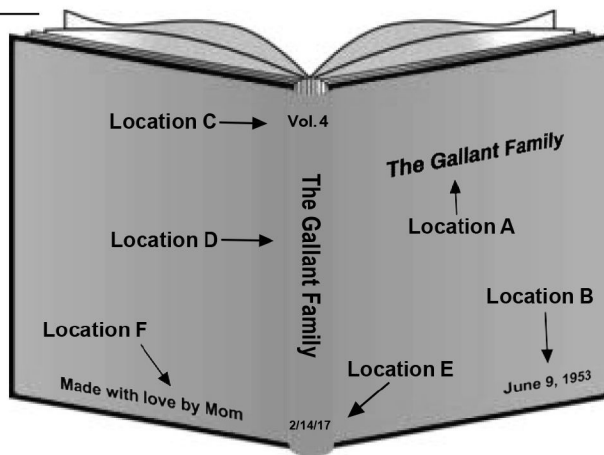

Pricing:

Wording per line	\$10
(approx. 33 spaces in 24 pt.)	
(approx. 22 spaces in 36 pt.)	
Repeat line onto spine	\$5
Repeat line onto additional albums	\$4
Volume or Date	\$4
Chronological dates on following albums	\$3
"Made with love by Mom or Grandma"	\$4
Graphic imprint	\$4 or \$6

Print, on the lines below, the <u>exact</u> text you want imprinted. Then circle the imprint location letter and write your font choice and size for each line.	Imprint Location on Album	Font Name	Font Size #
Line 1	A B C D E F		
Line 2	A B C D E F		
Line 3	A B C D E F		
Line 4	A B C D E F		
Line 5	A B C D E F		
Line 6	A B C D E F		
Line 7	A B C D E F		
Line 8	A B C D E F		
Line Example: <i>The Gallant Family</i>	Ⓐ B C Ⓓ E F	Goudy Light	36